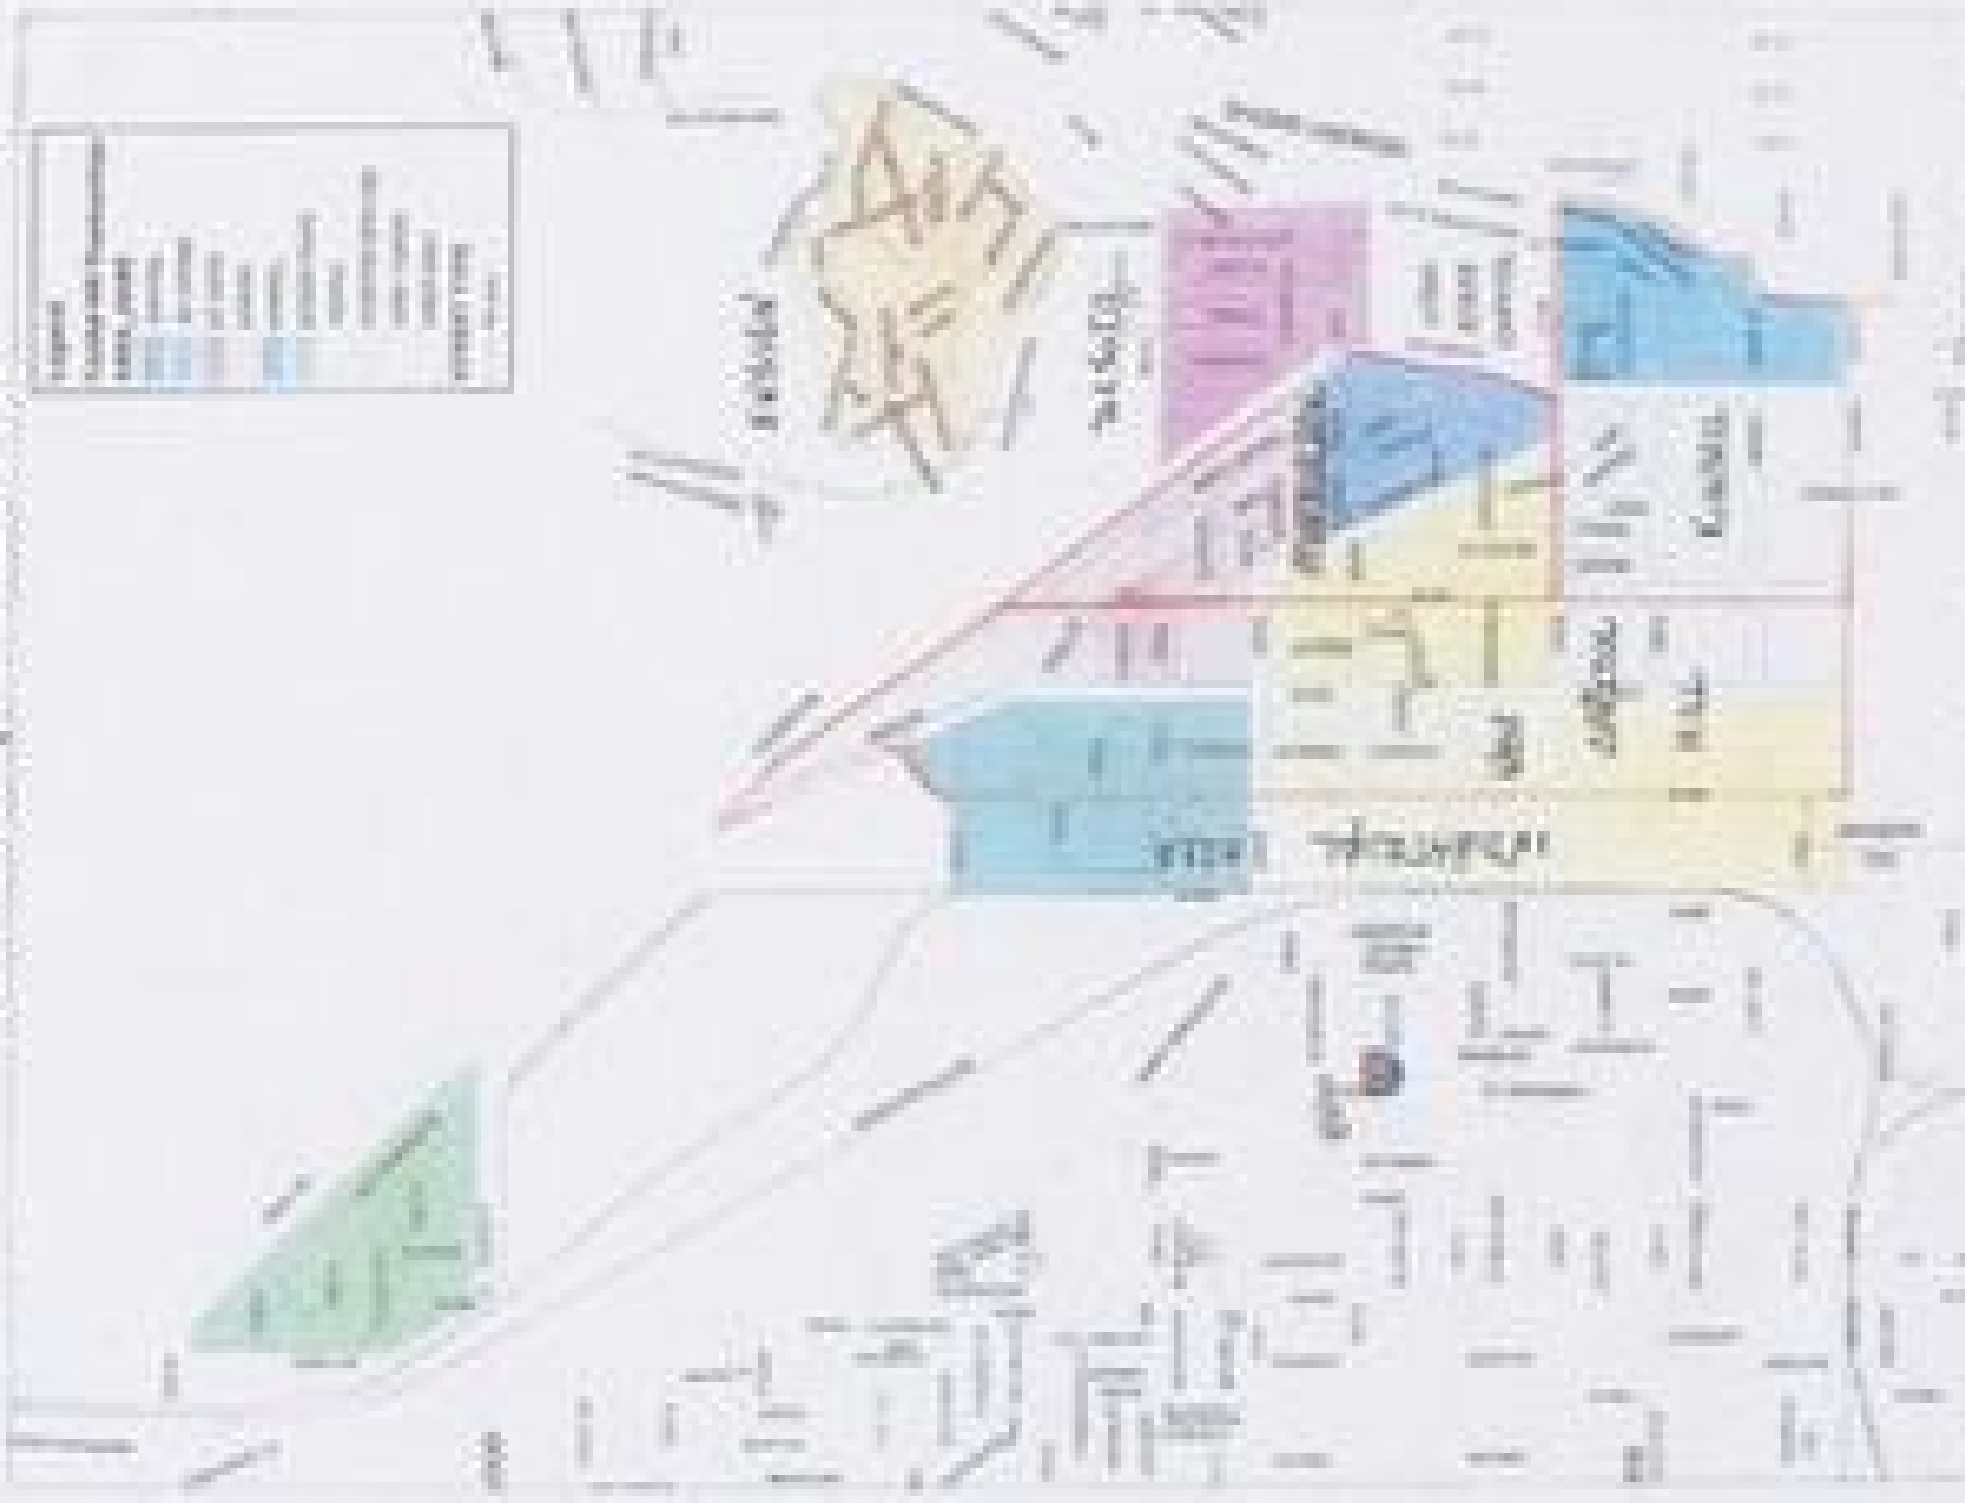

Capitol Hill Neighborhood Trusteeship Boundaries

Trusteeship	Color
Trusteeship 1	Green
Trusteeship 2	Light Blue
Trusteeship 3	Yellow
Trusteeship 4	Pink
Trusteeship 5	Purple
Trusteeship 6	Blue
Trusteeship 7	Orange