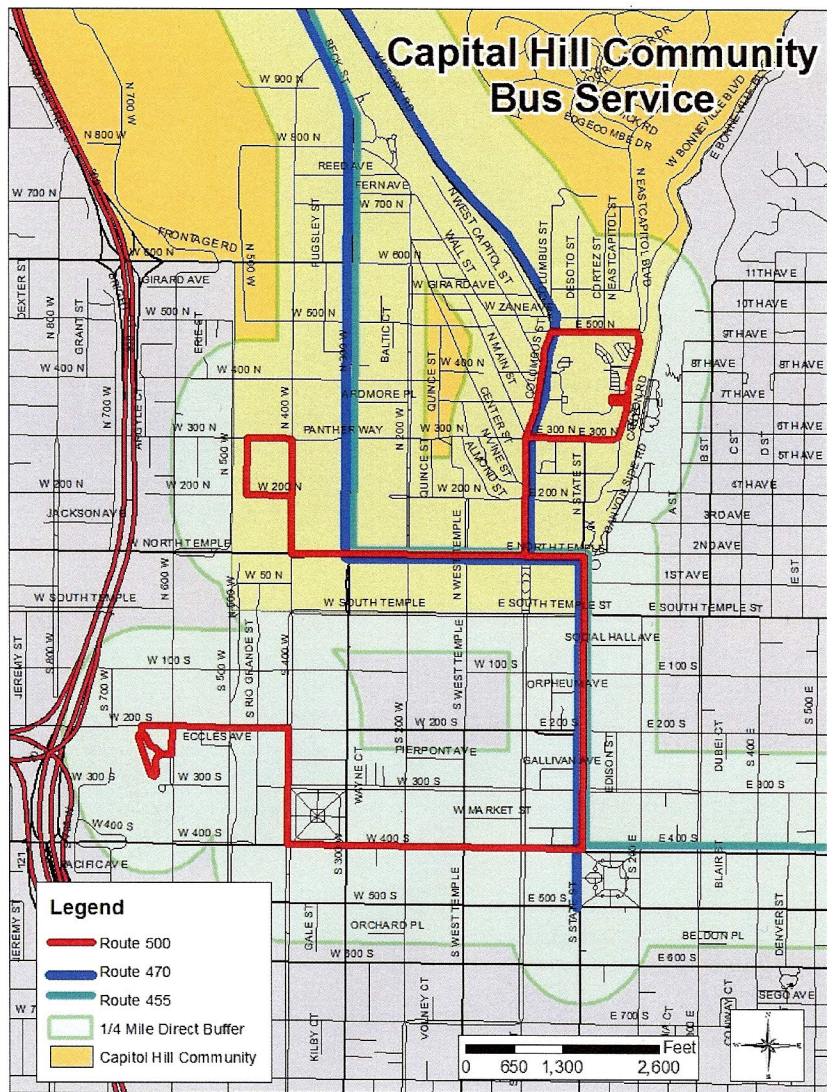

UTA Service within the Capital Hill Community

Route 500	Weekday	Saturday	Sunday
Headways / Frequency	30 Min	No Service	No Service
Hours of Service	6:00 am – 7:00 pm	No Service	No Service
Daily Vehicle Trips	26 Round Trips	No Service	No Service

Route 470	Weekday	Saturday	Sunday
Headways / Frequency	30 Min	Demand Based – 60 Min	60 Min
Hours of Service	4:00 am – 12:30 am	7:00 am – 10:30 pm	8:00 am – 8:00 pm
Daily Vehicle Trips	41 Round Trips	18 Round Trips	11 Round Trips

Route 455	Weekday	Saturday	Sunday
Headways / Frequency	30 Min Peak / 60 Off-Peak	No Service	No Service
Hours of Service	6:00 am – 7:30 pm	No Service	No Service
Daily Vehicle Trips	23 Round Trips	No Service	No Service